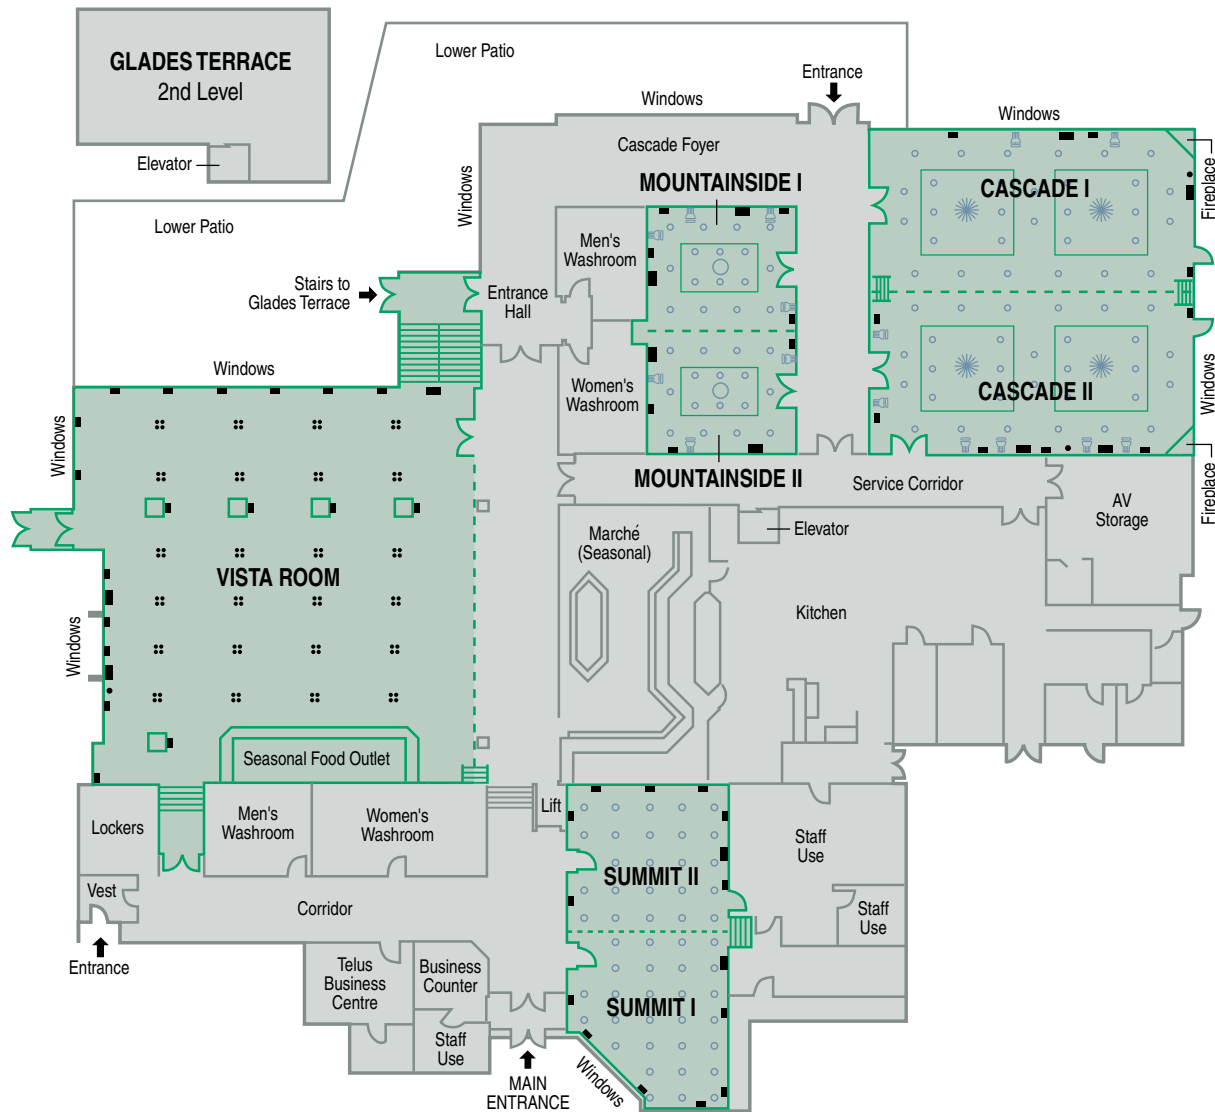

GRAND CENTRAL LODGE - Meeting Facilities

Vista Room

- Ceiling Height:** 10 feet.
- Lighting:** Pot lights on dimmers, hanging fixtures on dimmers.
- Electrical:** Room includes 110 volt outlets, 220 volt outlets, phone and data ports and microphone jacks.
- Size:** 55 feet x 60 feet - 3300 square feet.

Mountainside Room

- Ceiling Height:** 10 feet.
- Lighting:** Pot lights on dimmers, hanging fixtures on dimmers.
- Electrical:** Room includes 110 volt outlets, 220 volt outlets, phone and data ports and microphone jacks.
- Size:** 42 feet x 24 feet - 1008 square feet.

Cascade Room

- Ceiling Height:** 14 feet.
- Lighting:** Pot lights on dimmers, hanging fixtures on dimmers.
- Electrical:** Room includes 110 volt outlets, 220 volt outlets, phone and data ports and microphone jacks.
- Size:** 55 feet x 54 feet - 2970 square feet.

Summit Room

- Ceiling Height:** 8 feet.
- Lighting:** Pot lights on dimmers, hanging fixtures on dimmers.
- Electrical:** Room includes 110 volt outlets, 220 volt outlets, phone and data ports and microphone jacks.
- Size:** 25 feet x 50 feet - 1250 square feet.