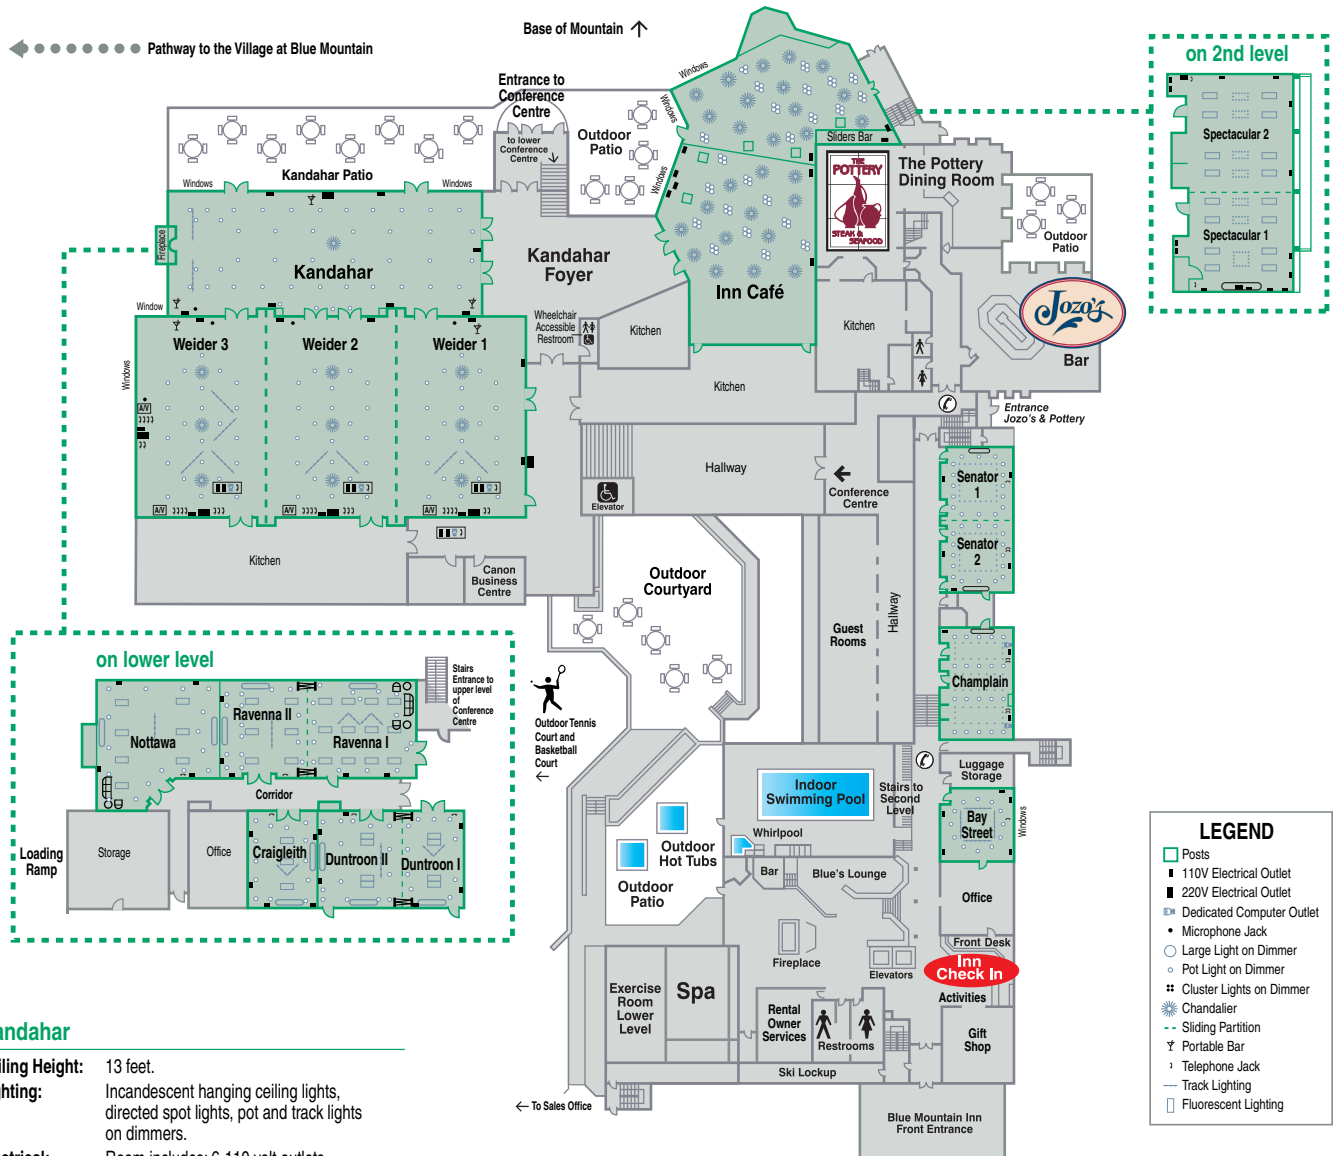

BLUE MOUNTAIN INN - Meeting Facilities

Kandahar

Ceiling Height: 13 feet.
Lighting: Incandescent hanging ceiling lights, directed spot lights, pot and track lights on dimmers.
Electrical: Room includes: 6-110 volt outlets, 2-220 volt outlets, 1 microphone jack.
Size: 35 feet x 87 feet - 3045 square feet.

Weider I, II & III

Ceiling Height: 16 feet.
Lighting: Incandescent hanging ceiling lights, directed spot lights, pot and track lights on dimmers.
Electrical: Room includes: 18-110 volt outlets, 4-220 volt outlets, 30 phone lines, 4 AV hook-ups, 4 microphone jacks.
Size: 36 feet x 55 feet - 1980 square feet each room, Total: 108 feet x 55 feet - 5940 square feet.

Senator I & II, Champlain & Bay Street

Ceiling Height: 8 feet.
Lighting: Track lighting & pot lights on dimmers
Electrical: Room includes: 12-110 volt outlets, 2-220 volt outlets, 1 phone outlet.
Size: **Senator:** 22 feet x 49 feet - 1078 square feet
Champlain: 22 feet x 37 feet - 814 square feet
Bay Street: 24 feet x 24 feet - 576 square feet

Conference Centre Lower Level

Ceiling Height: 7 feet.
Lighting: Fluorescent fixtures, pot and track lights on dimmers.
Electrical: **Duntroon I & II:** 6-110 volt outlets, phone lines, 3 microphone jacks, dedicated computer outlets.
Craigeith: 5-110 volt outlets, phone lines, 2 microphone jacks, dedicated computer outlets.
Nottawa: 4-110 volt outlets, phone lines, 2 microphone jacks, dedicated computer outlets.
Ravenna I & II: 6-110 volt outlets, phone lines, 3 microphone jacks, dedicated computer outlets.
Size: **Duntroon:** 39 feet x 26 feet - 1014 square feet
Duntroon I: 16 feet x 26 feet - 416 square feet
Duntroon II: 23 feet x 26 feet - 598 square feet
Craigeith: 18 feet x 26 feet - 468 square feet
Nottawa: 33 feet x 26 feet - 868 square feet
Ravenna: 54 feet x 26 feet - 1404 square feet
Ravenna I: 30 feet x 26 feet - 780 square feet
Ravenna II: 24 feet x 26 feet - 624 square feet